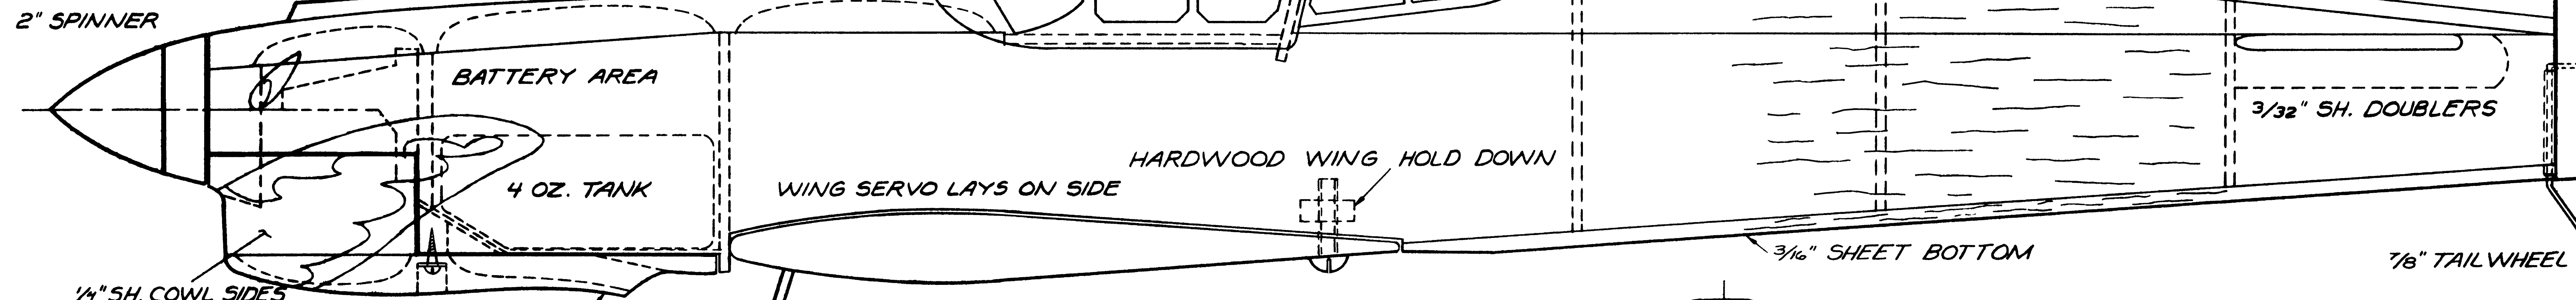

$\frac{3}{16}$ " DOWEL

$\frac{1}{4} \times \frac{1}{2}$ " L.E.

CENTER OF WING REINFORCED WITH CELASTIC

ENTIRE WING COVERED WITH $\frac{1}{16}$ " SHEET

Tiger P-40

$\frac{1}{4}$ " MIDGET SPORT STUNT

DESIGNED & DRAWN BY JACK SHEEKS

TRACED BY PHIL BERNHARDT

0 1 2 3 4 5 6 inches

MODEL BUILDER magazine

12552 Del Rey Drive, Santa Ana, California 92705

Plan No: 9731