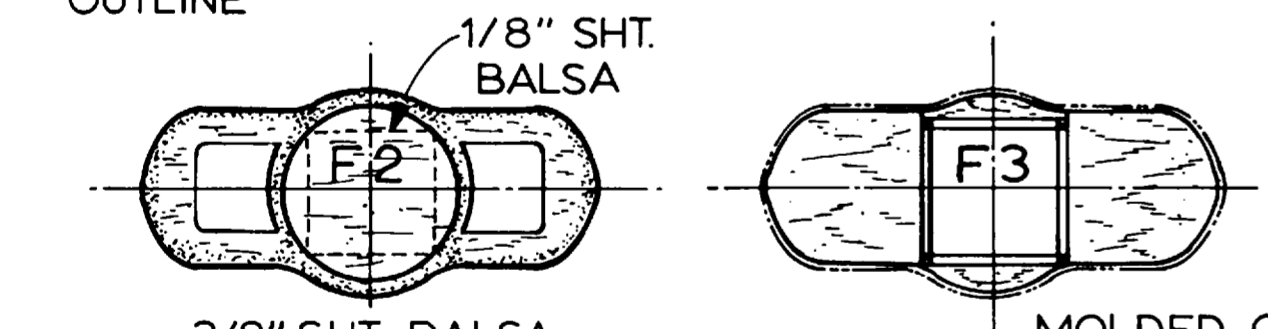

COLOR SCHEME
ALL YELLOW EXCEPT AS NOTED

TOP VIEW

SIDE VIEW

SCALE SOURCES

RACING PLANES VOL VII 1971 ANNUAL BY KINERT
AIR PROGRESS WORLD'S GREAT AIRCRAFT (1972)
DESIGNED AND DRAWN BY:
ROBERT C. SWEITZER