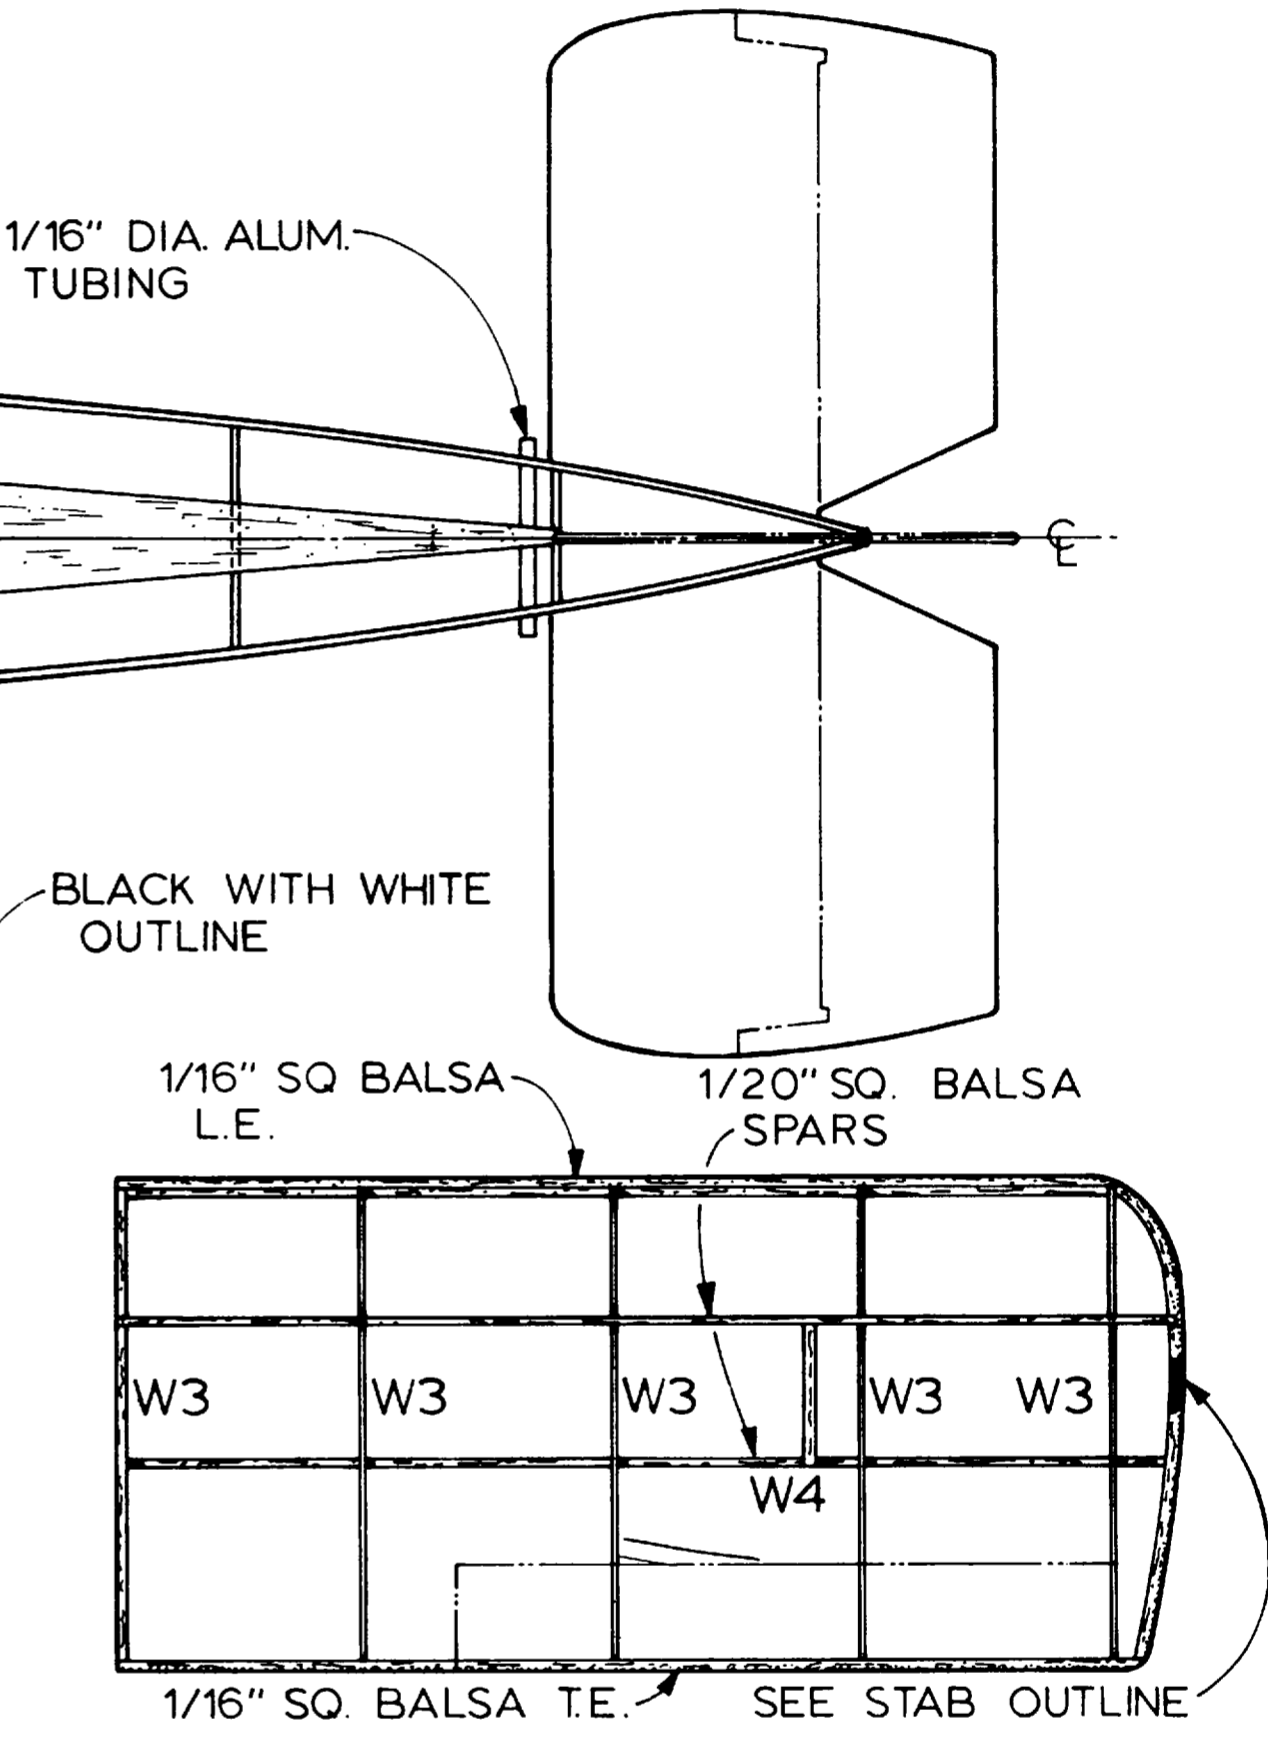

COLOR SCHEME
ALL YELLOW EXCEPT AS NOTED

TOP VIEW

SIDE VIEW

SCALE SOURCES

RACING PLANES VOL VII 1971 ANNUAL BY KINERT
AIR PROGRESS WORLD'S GREAT AIRCRAFT (1972)
DESIGNED AND DRAWN BY:
ROBERT C. SWEITZER