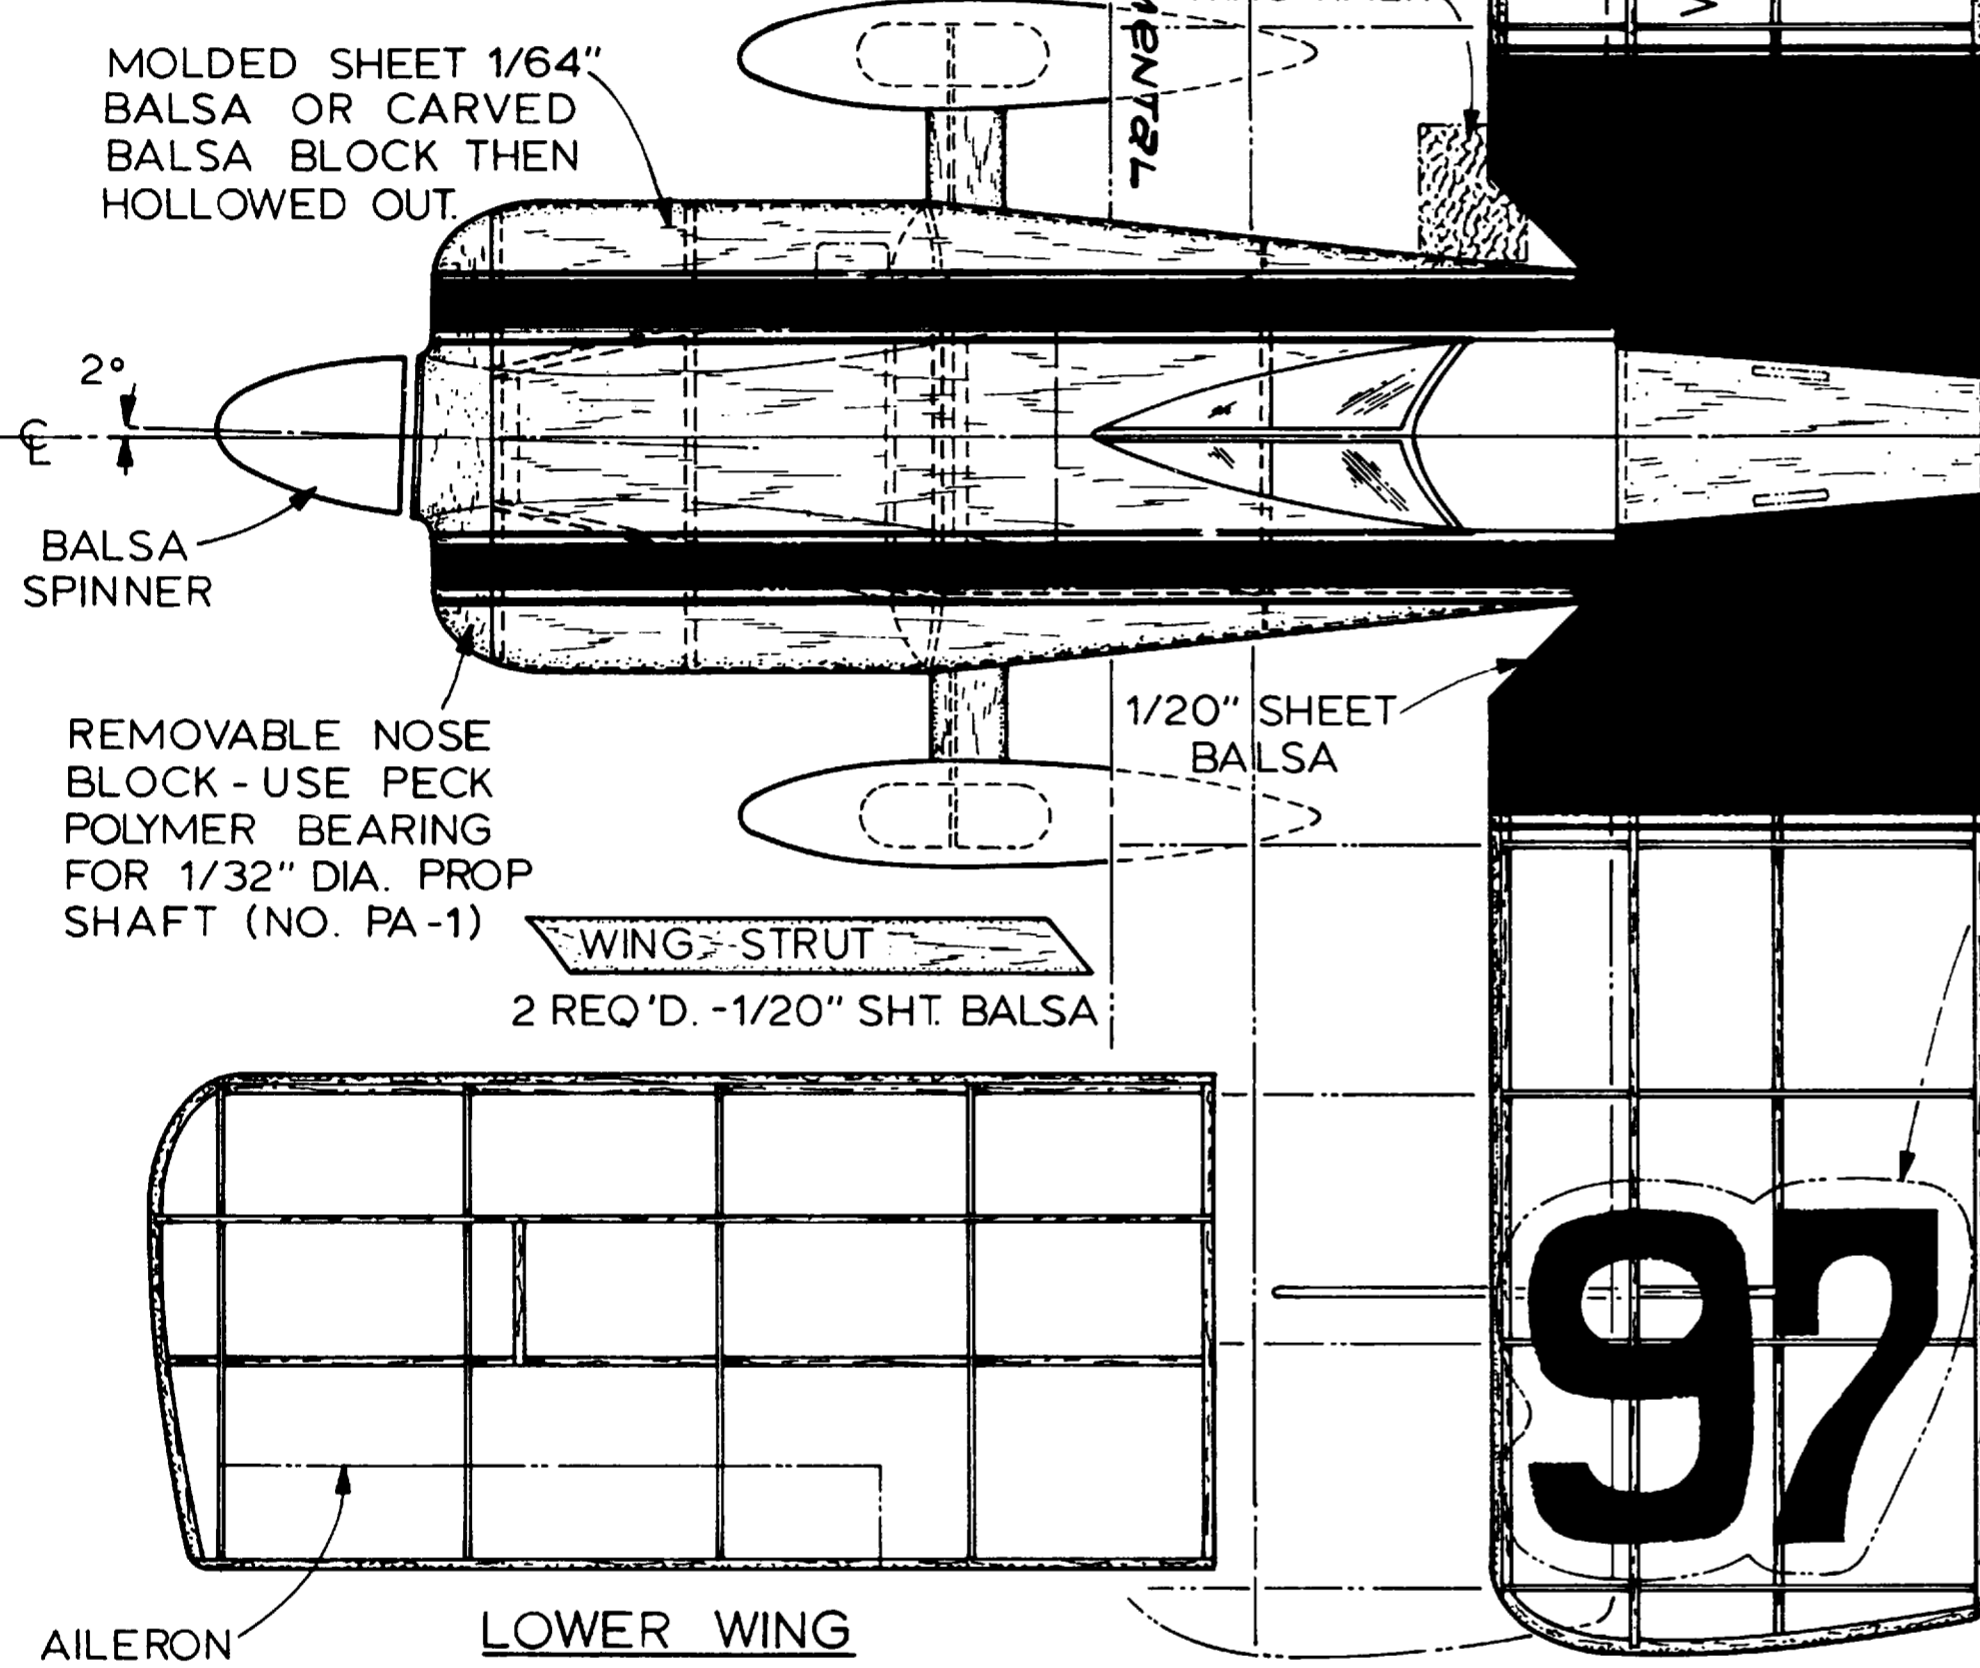

COLOR SCHEME
ALL YELLOW EXCEPT AS NOTED

TOP VIEW

SIDE VIEW

SCALE SOURCES

RACING PLANES VOL VII 1971 ANNUAL BY KINERT
AIR PROGRESS WORLD'S GREAT AIRCRAFT (1972)
DESIGNED AND DRAWN BY:
ROBERT C. SWEITZER