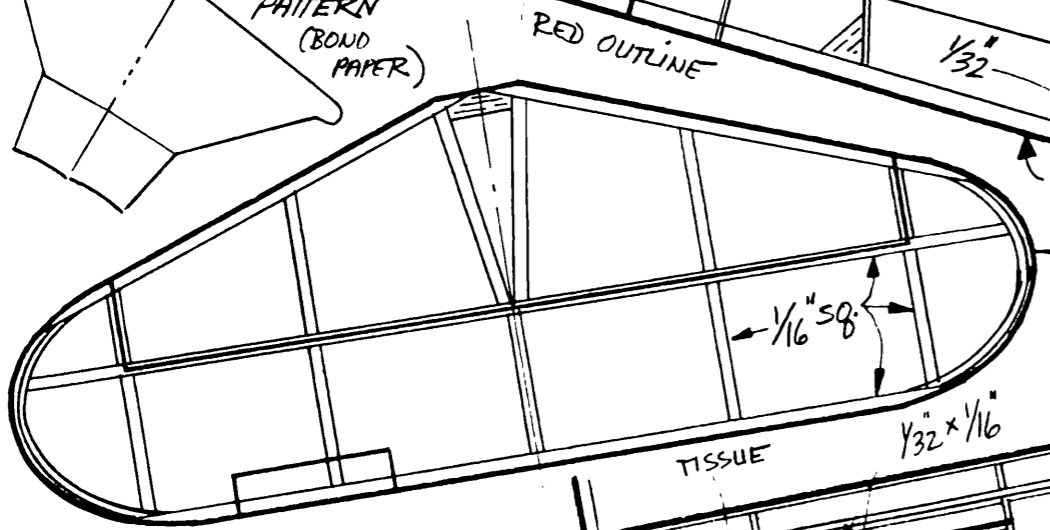

POWER:
(INDOORS)
1 LOOP 1/16"
PIRELLI
15" LONG

PEANUT SCALE
CURTISS S03C-1 "SEAGULL"
BY PRES BRUNING - 10 JUNE '74