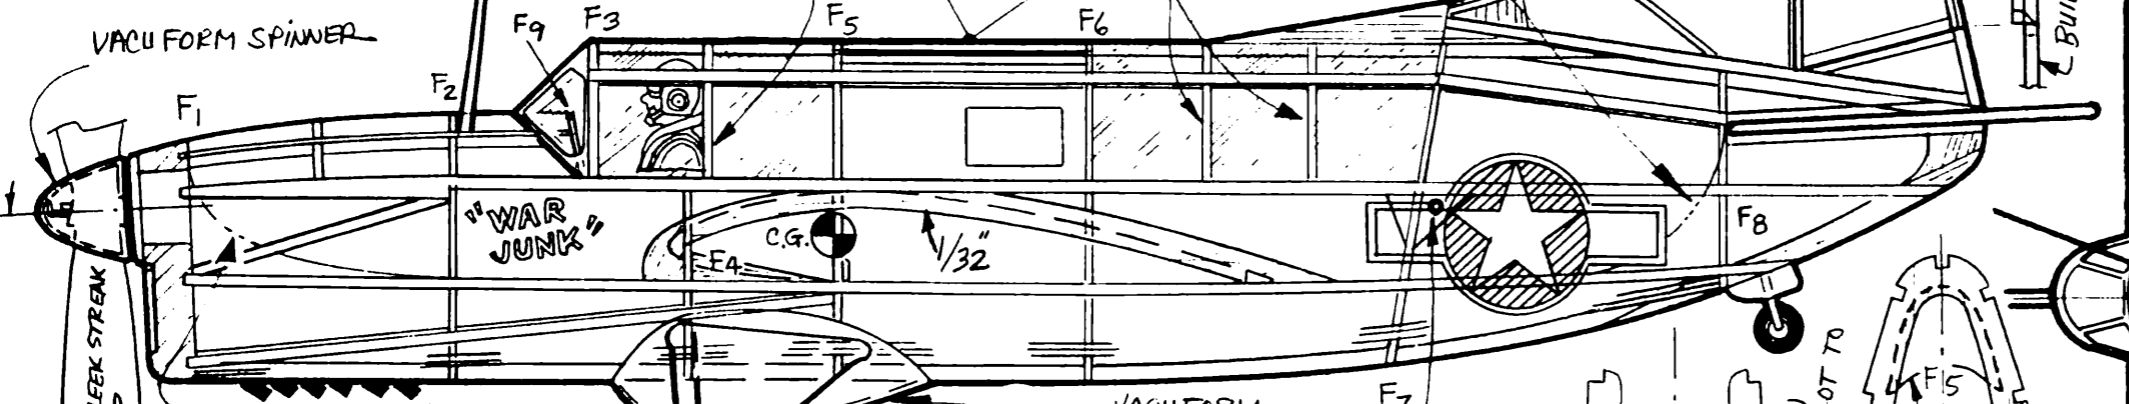

POWER:
(INDOORS)
1 LOOP 1/16"
PIRELLI
15" LONG

PEANUT SCALE
CURTISS S03C-1 "SEAGULL"
BY PRES BRUNING - 10 JUNE '74