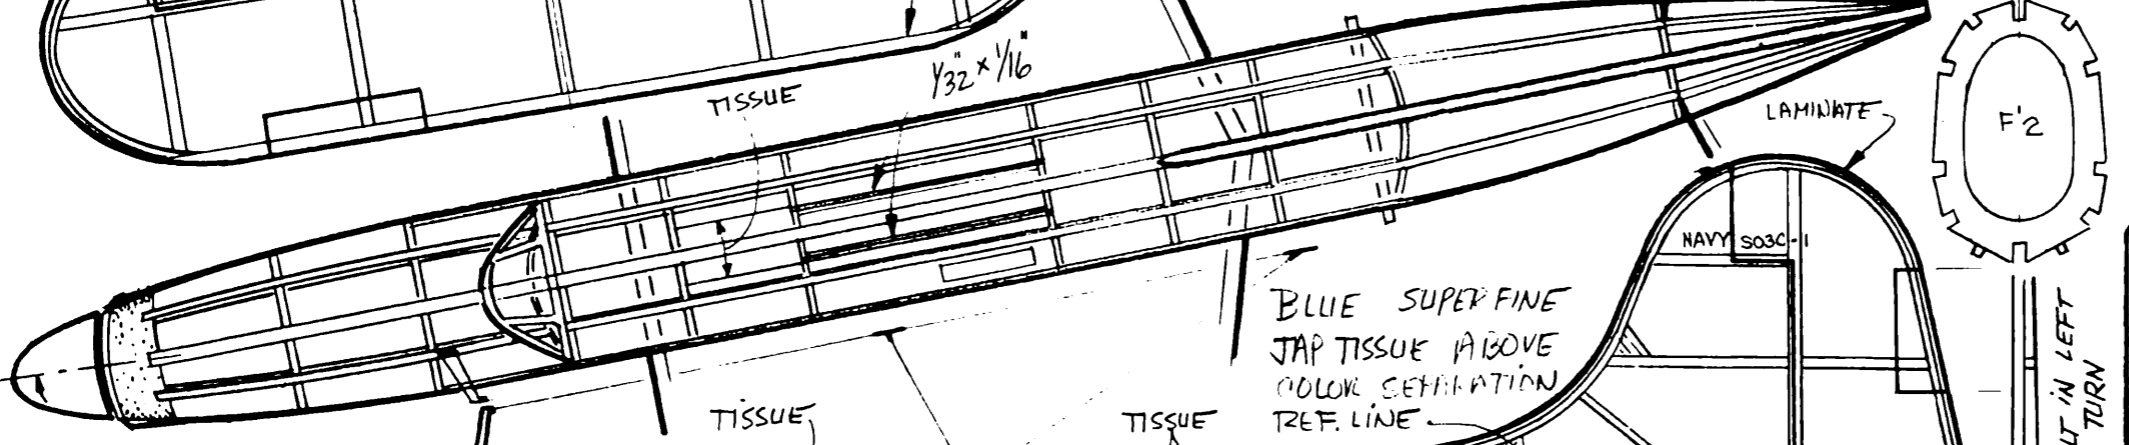

POWER:
(INDOORS)
1 LOOP 1/16"
PIRELLI
15" LONG

PEANUT SCALE
CURTISS S03C-1 "SEAGULL"
BY PRES BRUNING - 10 JUNE '74