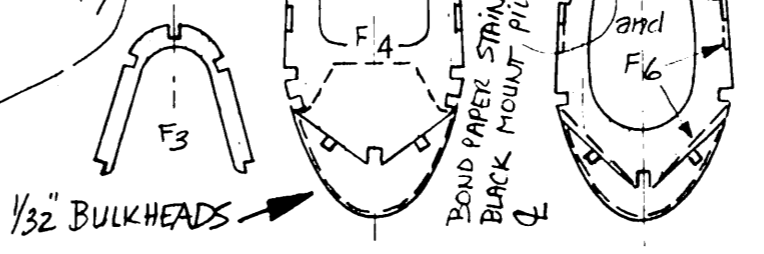

POWER:
(INDOORS)
1 LOOP 1/16"
PIRELLI
15" LONG

PEANUT SCALE
CURTISS S03C-1 "SEAGULL"
BY PRES BRUNING - 10 JUNE '74