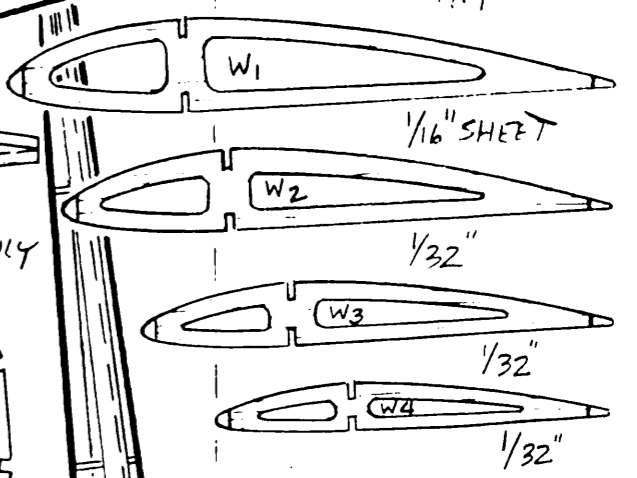

POWER:
(INDOORS)
1 LOOP 1/16"
PIRELLI
15" LONG

PEANUT SCALE
CURTISS S03C-1 "SEAGULL"
BY PRES BRUNING - 10 JUNE '74