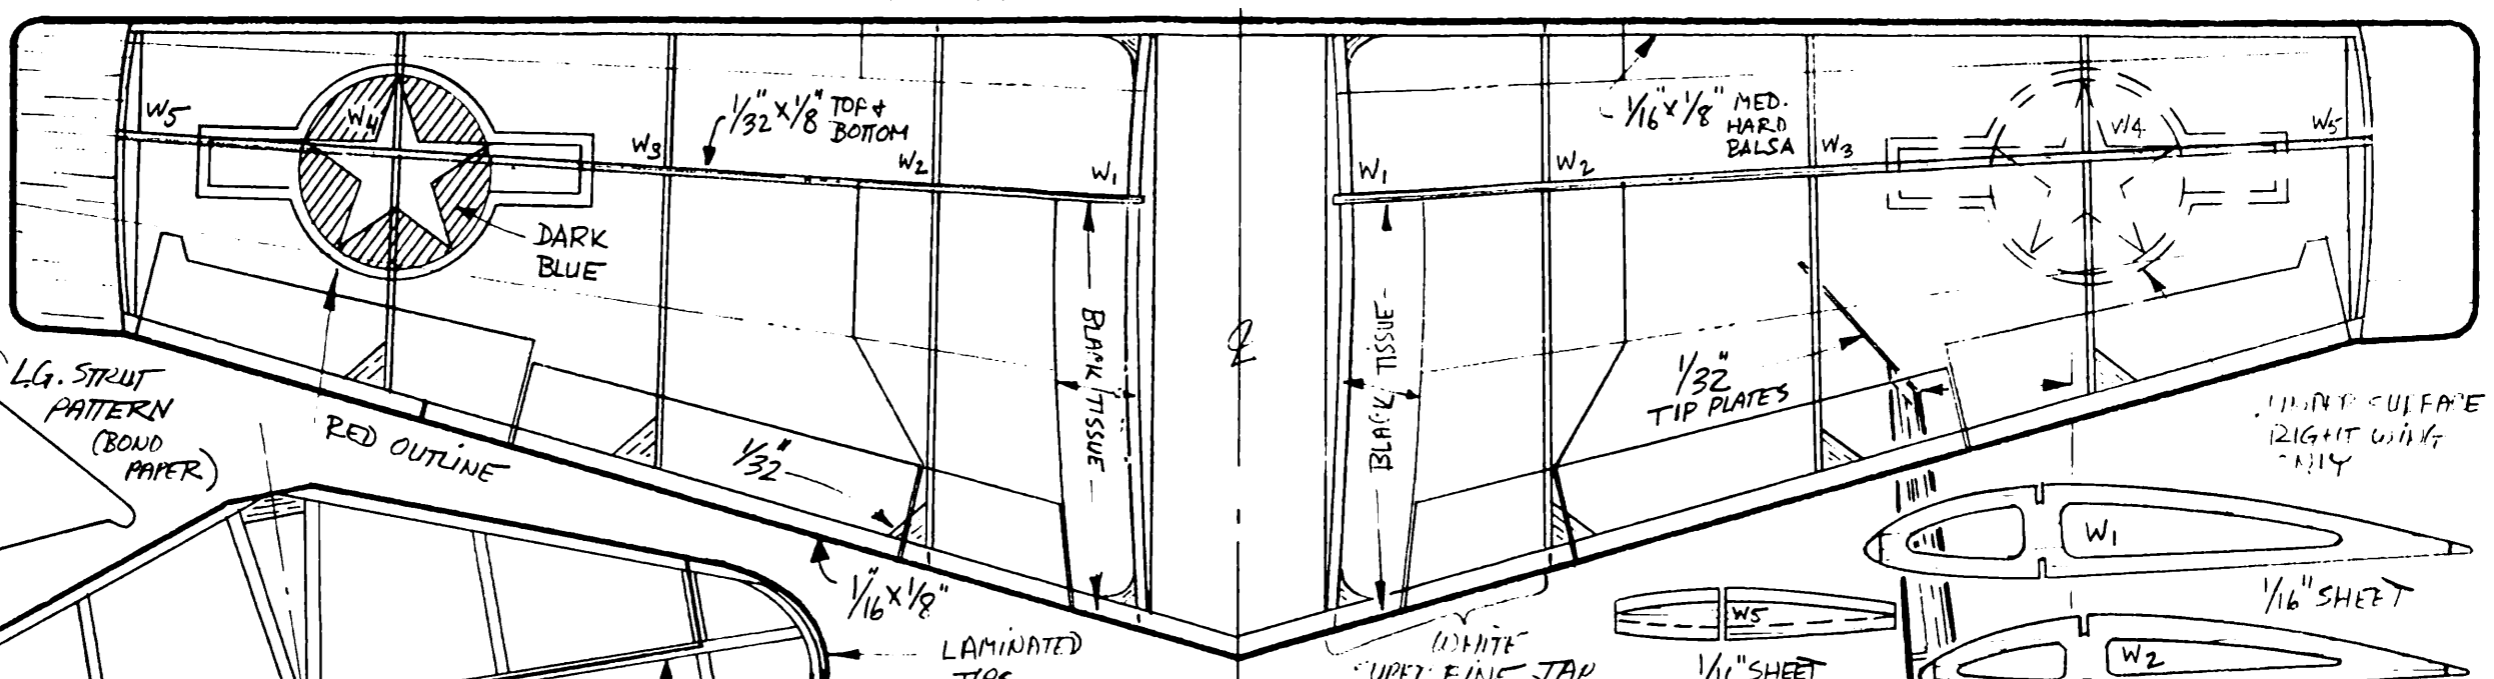

POWER:
(INDOORS)
1 LOOP 1/16"
PIRELLI
15" LONG

PEANUT SCALE
CURTISS S03C-1 "SEAGULL"
BY PRES BRUNING - 10 JUNE '74