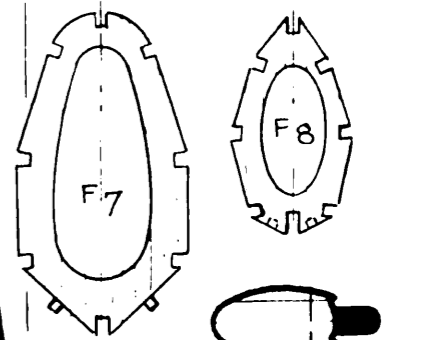

POWER:
(INDOORS)
1 LOOP 1/16"
PIRELLI
15" LONG

PEANUT SCALE
CURTISS S03C-1 "SEAGULL"
BY PRES BRUNING - 10 JUNE '74