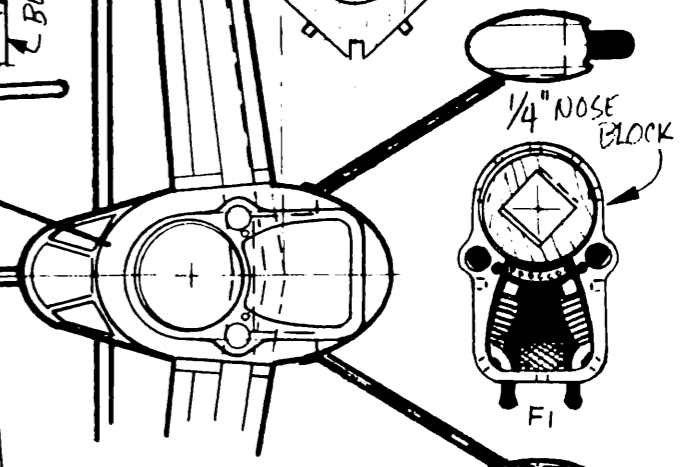

POWER:
(INDOORS)
1 LOOP 1/16"
PIRELLI
15" LONG

PEANUT SCALE
CURTISS S03C-1 "SEAGULL"
BY PRES BRUNING - 10 JUNE '74