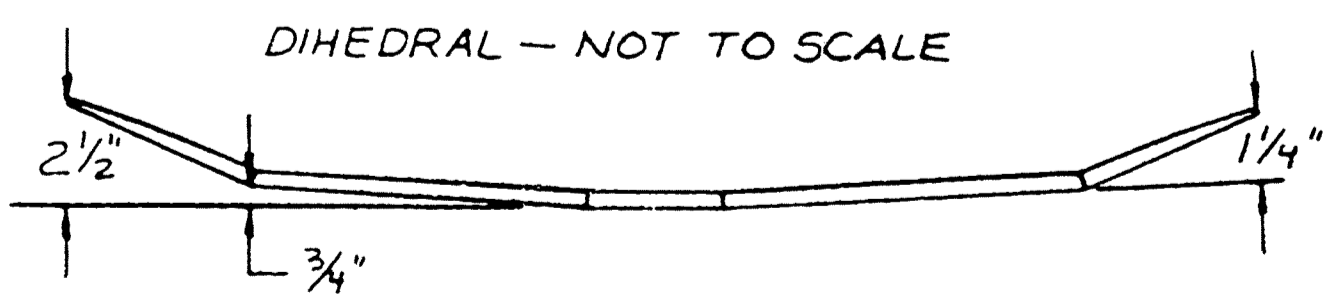

TEE-DEE .020  
THRUST LINE

0 1 2 3 4 5 6  
inches

**MODEL BUILDER** magazine  
12562 Del Rey Drive, Santa Ana, California 92705  
Plan No: 573-0T-1

.020 3-20-73

# AERBO

DESIGNED BY JOHN FINDRA, JR.  
DRAWN BY PHIL BERNHARDT  
- SPECIFICATIONS -  
SPAN - 29 5/8" AREA - 140"  
LENGTH - 23"