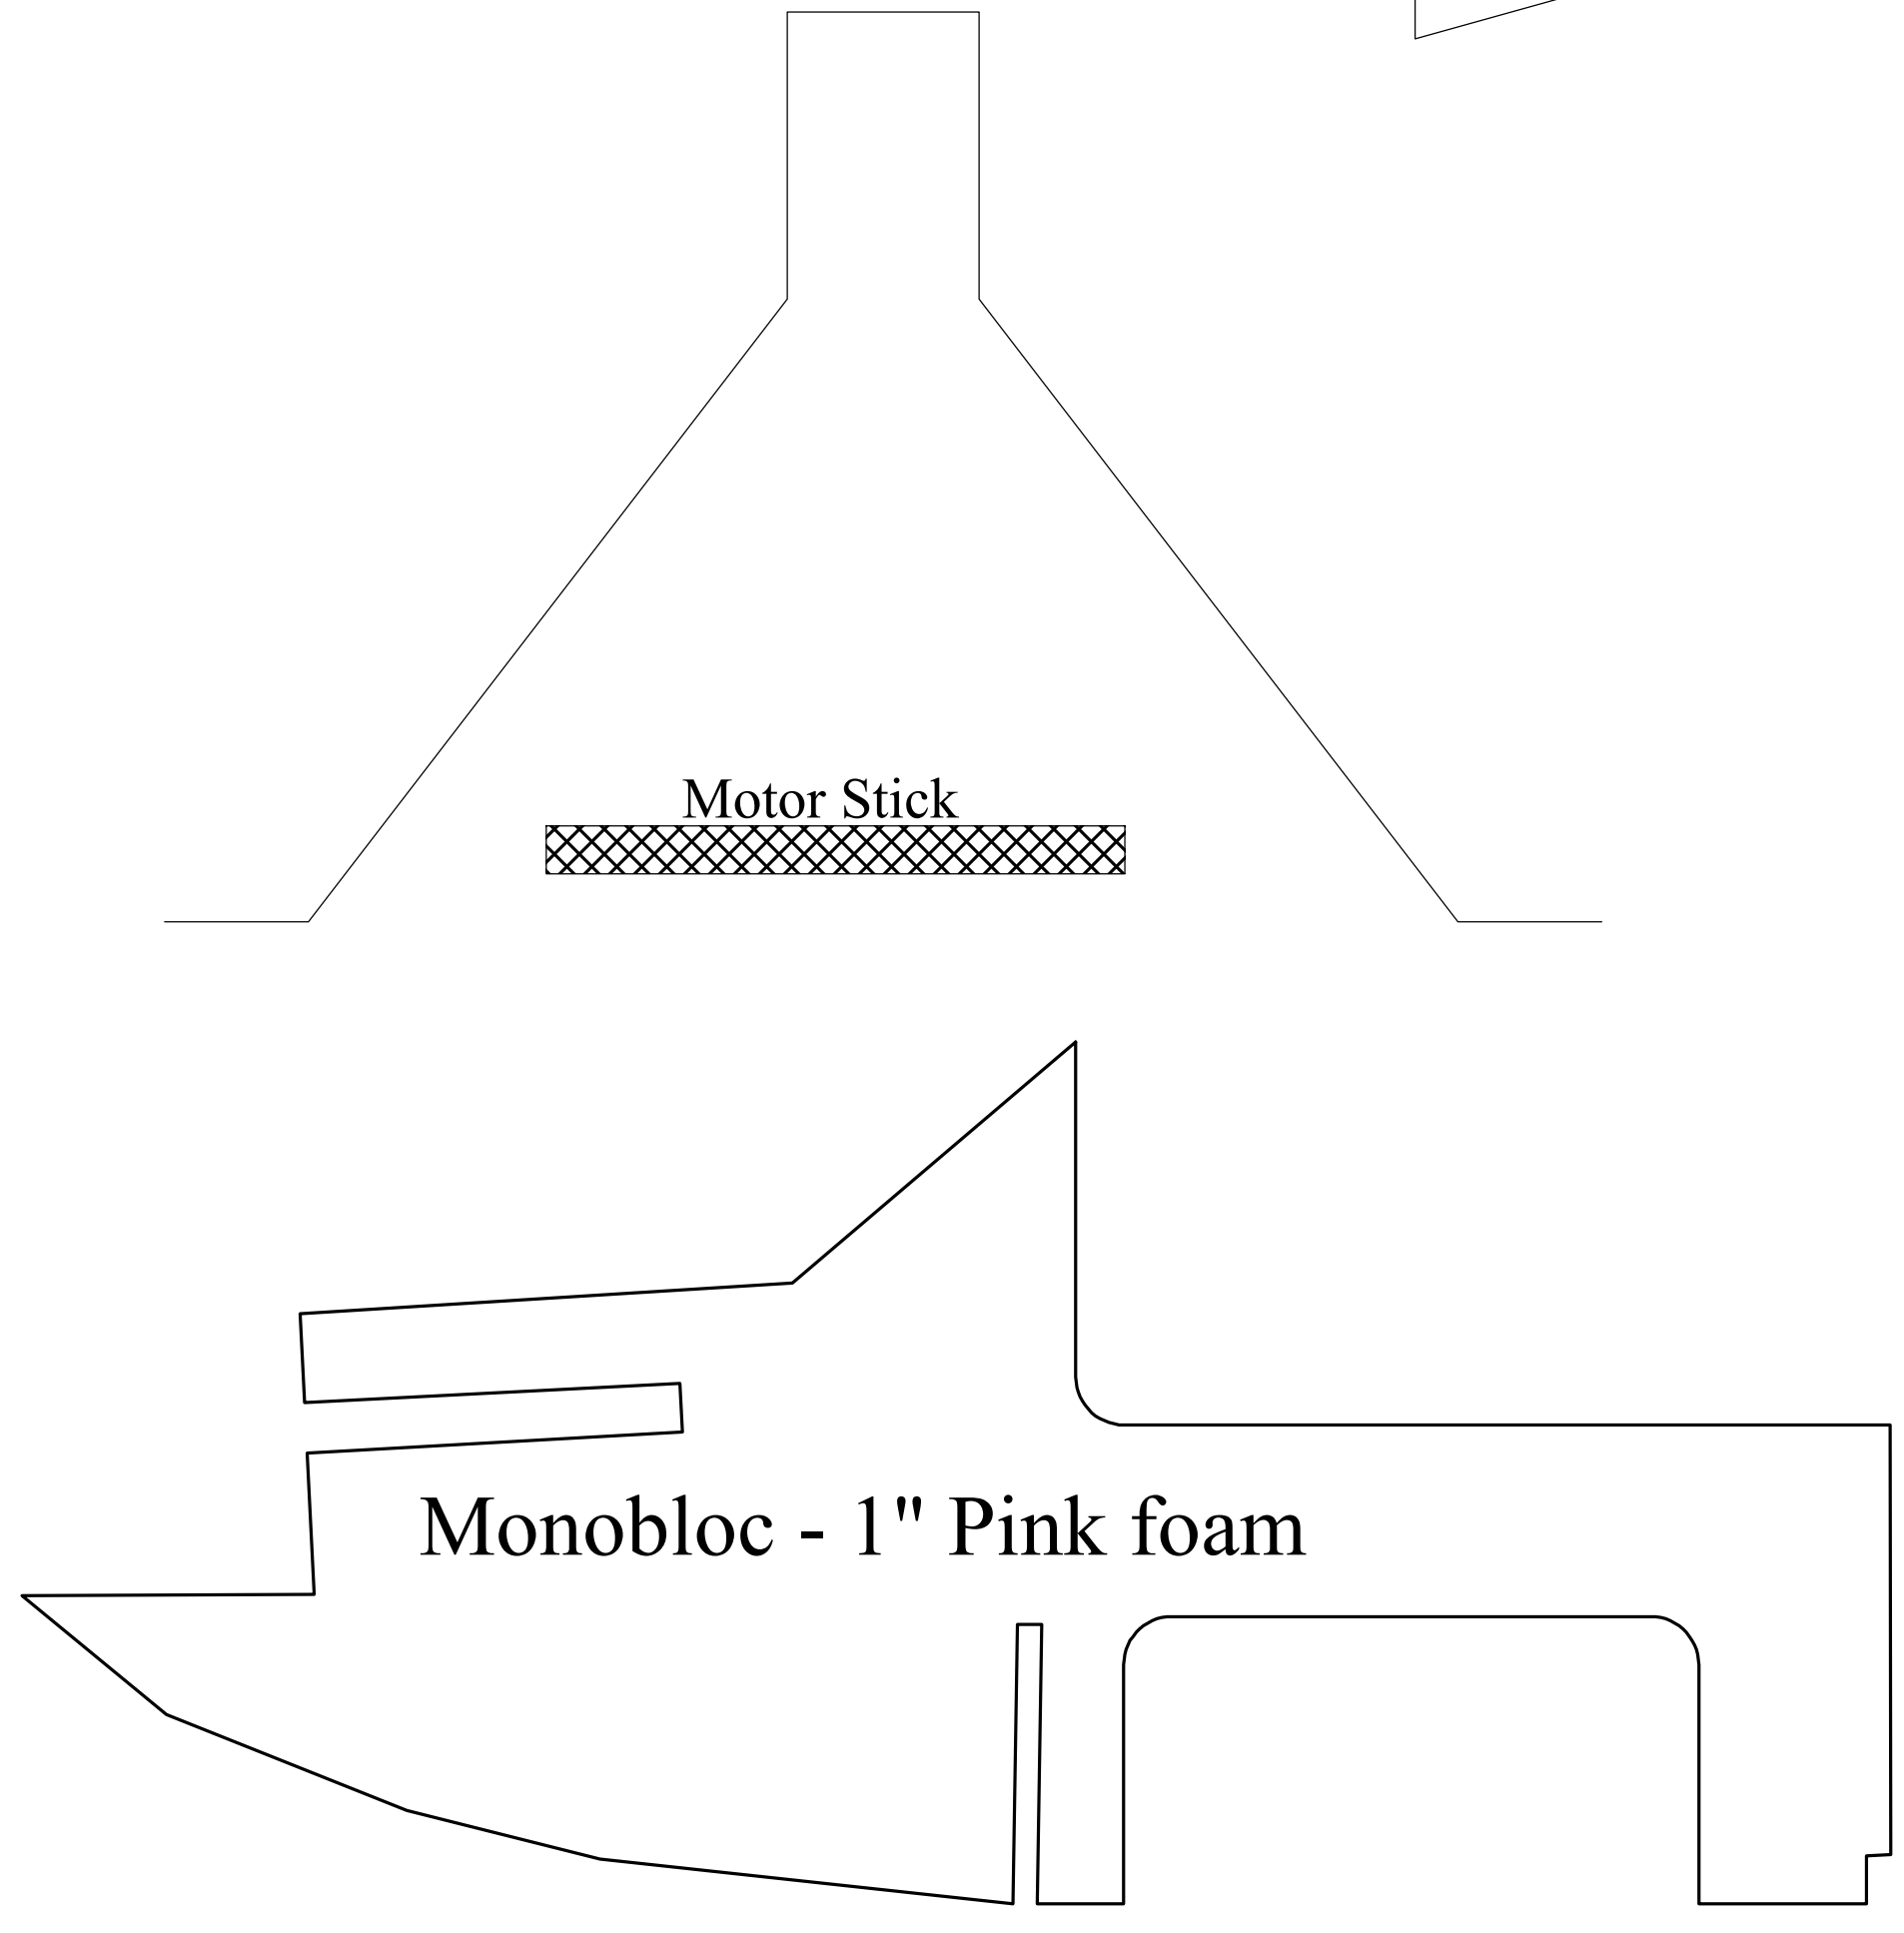

The Blu-Baby
Primary Trainer
Created by Tony65x55
4-40 airfoil - IPS to J250 power system
Not for COMMERCIAL use

Fuse Bottom

Fuse Top

Fuselage Sides x 2

Modern
V-Stab and
Rudder

Rear Bulkhead

Stabilizer

Elevator

The Blu-Baby
Primary Trainer
Created by Tony65x55
4-40 airfoil - IPS to J250 power system
Not for COMMERCIAL use

Old time
V-Stab and
Rudder

Wing x2

Scale in inches

Motor Stick

Monobloc - 1" Pink foam

Top KFm Strip x2

Wing x2