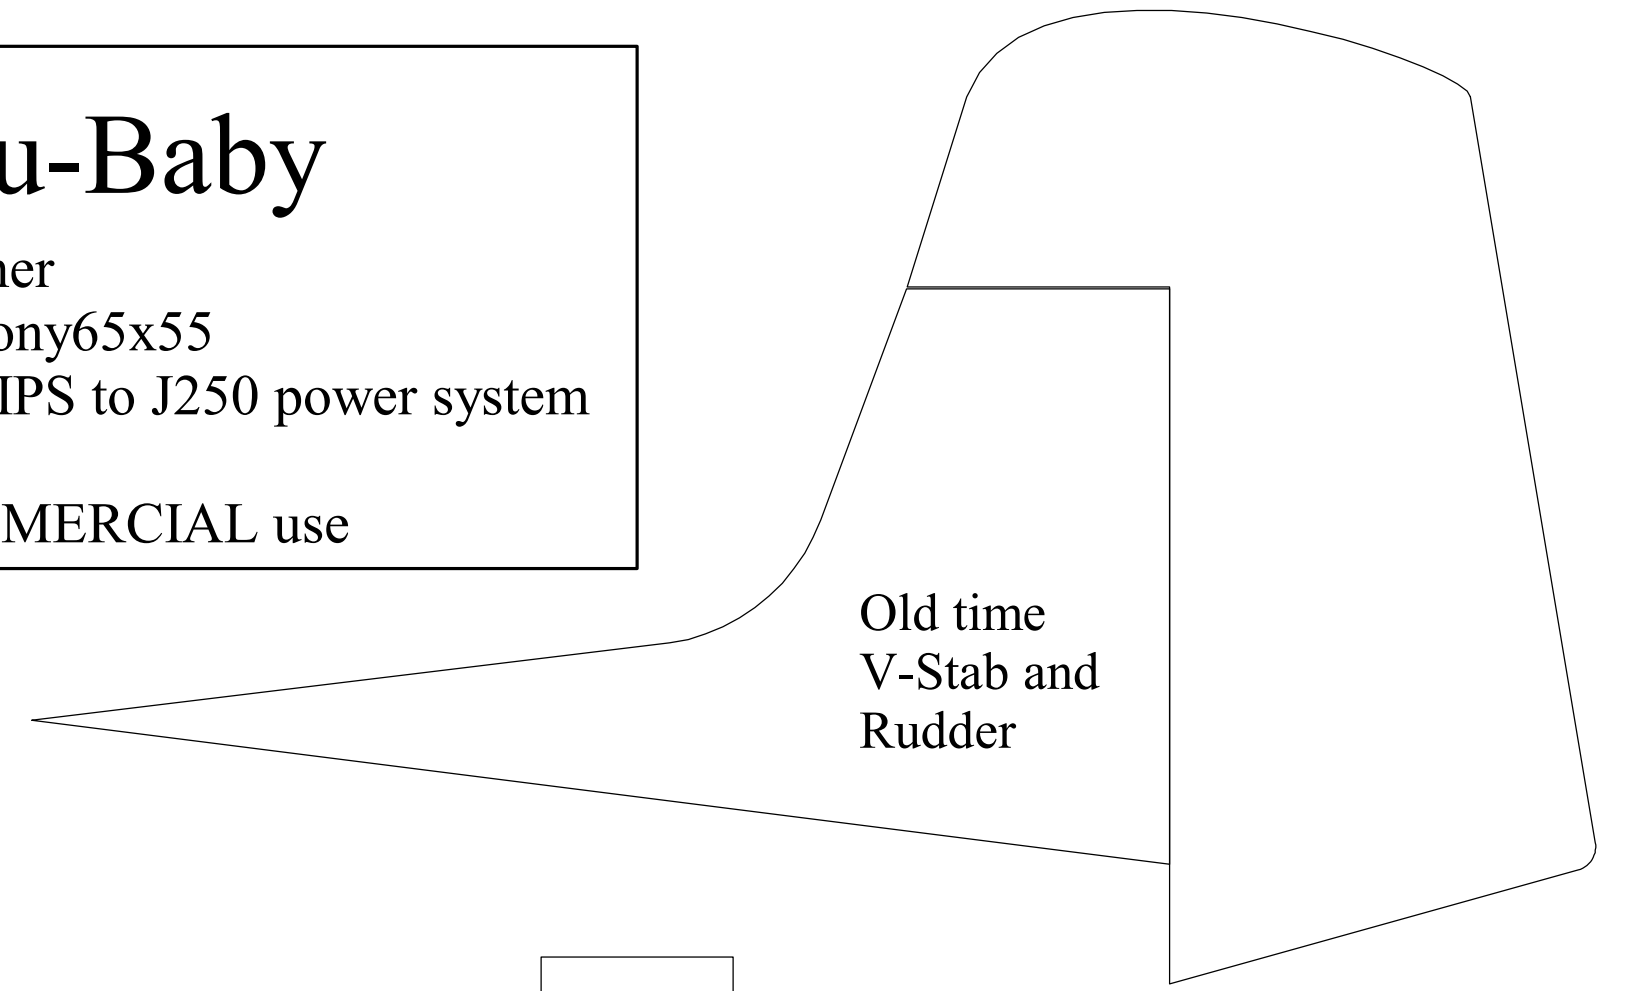

The Blu-Baby
Primary Trainer
Created by Tony65x55
4-40 airfoil - IPS to J250 power system
Not for COMMERCIAL use

Fuse Bottom

Fuse Top

Fuselage Sides x 2

Modern
V-Stab and
Rudder

Rear Bulkhead

Stabilizer

Elevator

The Blu-Baby
Primary Trainer
Created by Tony65x55
4-40 airfoil - IPS to J250 power system
Not for COMMERCIAL use

Old time
V-Stab and
Rudder

Wing x2

Scale in inches

Motor Stick

Monobloc - 1" Pink foam

Top KFm Strip x2